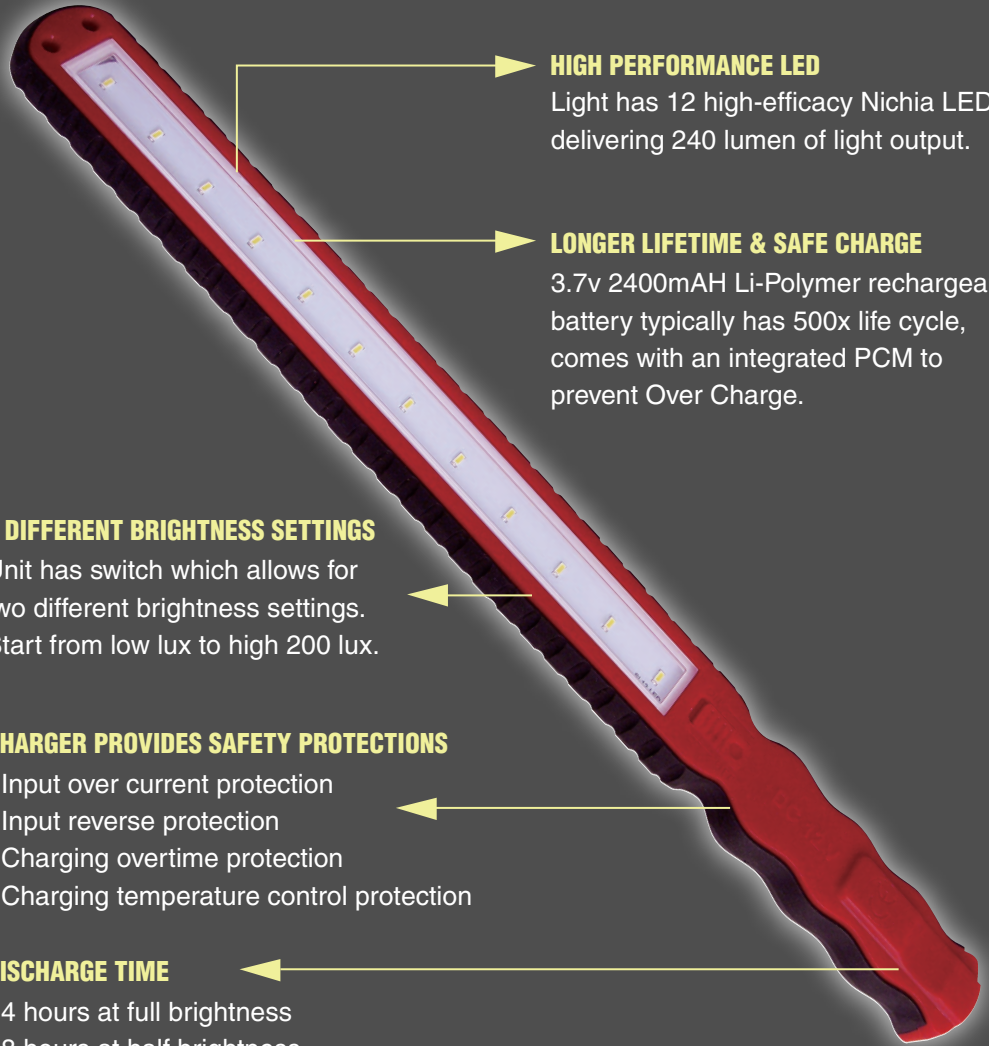

HIGH PERFORMANCE LED

Light has 12 high-efficacy Nichia LED delivering 240 lumen of light output.

LONGER LIFETIME & SAFE CHARGE

3.7v 2400mAH Li-Polymer rechargeable battery typically has 500x life cycle, comes with an integrated PCM to prevent Over Charge.

2 DIFFERENT BRIGHTNESS SETTINGS

Unit has switch which allows for two different brightness settings. Start from low lux to high 200 lux.

CHARGER PROVIDES SAFETY PROTECTIONS

- Input over current protection
- Input reverse protection
- Charging overtime protection
- Charging temperature control protection

DISCHARGE TIME

- 4 hours at full brightness
- 8 hours at half brightness

Model	Width	Weight	Light output	Adaptor Input
12SL	12.8mm	115g	240lm	12V
Lluminance	Lifetime	Battery Voltage	Full Charge time	
200 LUX @0.5m	>50,000hrs	3.7v 2400mAH	2.5hrs ~ 3hrs	

**Ideal for Inspection
LED Lighting**

Astro

E-mail : astrotools@astrotools.com
WEBSITE : www.astrotools.com

SHOP EQUIPMENT